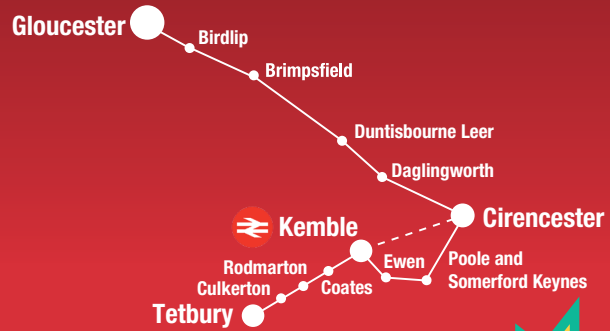

882 Tetbury, Kemble, Cirencester, Gloucester