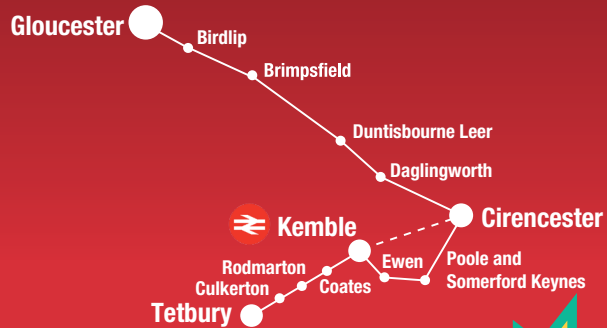

882

Gloucester, Cirencester, Kemble, Tetbury